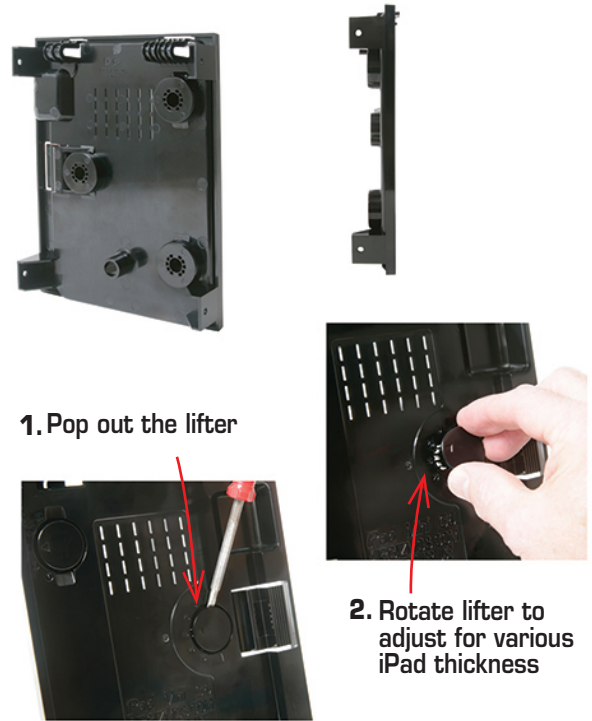

iPad® mini 6 Panel Dock

Spec Sheet

Rev 05/27/2022

1. Pop out the lifter

2. Rotate lifter to adjust for various iPad thickness

Width: 6.25 in
Height: 8.00 in
Depth: 1.47 in

Weight: 5.30 ounces
(less mounting hardware)

This Panel Dock works with the following iPad mini models:
A2567, A2568, A2569

Fits in a standard Avionics Stack

All trademarks and registered trademarks are the property of their respective owners.

To place an order or inquire for more information, visit our website or contact us at: