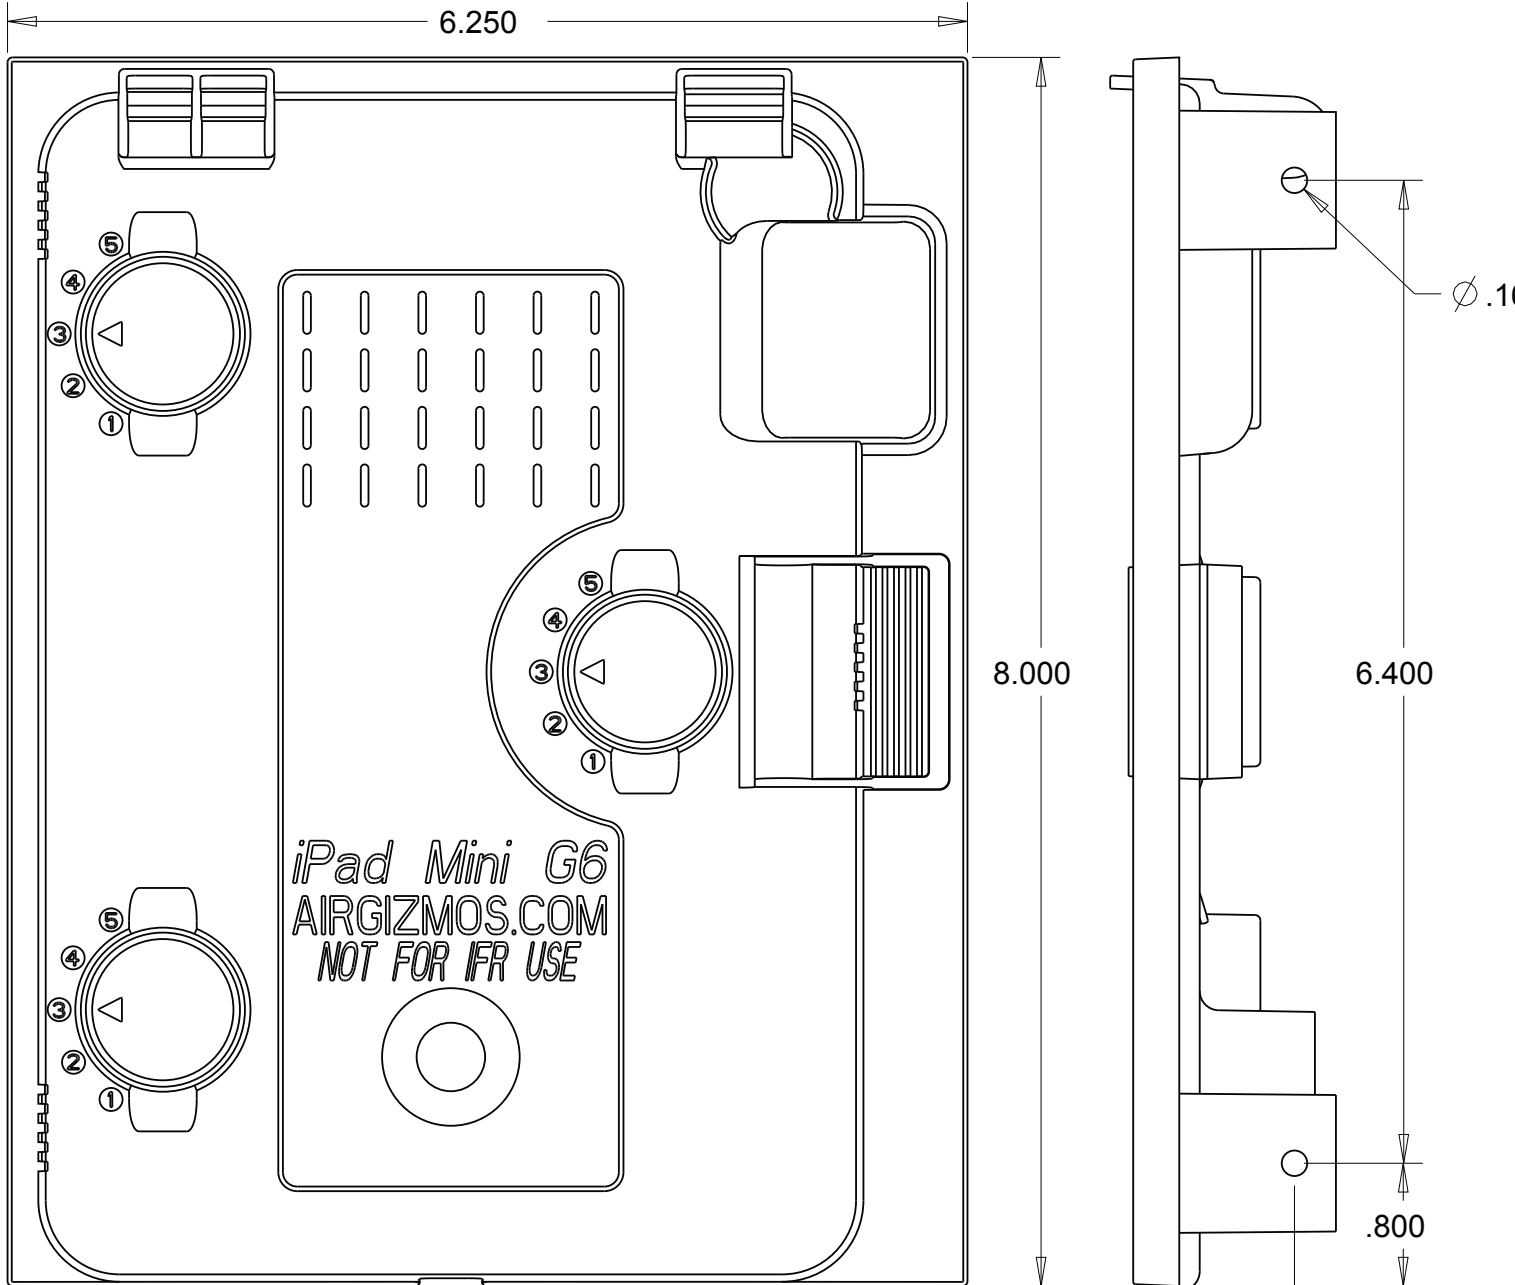

iPad® mini 6 Panel Dock

Spec Sheet

Rev 05/27/2022

1. Pop out the lifter

2. Rotate lifter to adjust for various iPad thickness

Width: 6.25 in
Height: 8.00 in
Depth: 1.47 in

Weight: 5.30 ounces
(less mounting hardware)

This Panel Dock works with the following iPad mini models:
A2567, A2568, A2569

Fits in a standard Avionics Stack

All trademarks and registered trademarks are the property of their respective owners.

To place an order or inquire for more information, visit our website or contact us at:

www.airgizmos.com

(972) 671 - 8001 tel

| 1100 Jupiter Rd, #110, Plano, TX 75074

| sales@airgizmos.com

Not to scale

Cut out opening is 6.25" x 8.0"