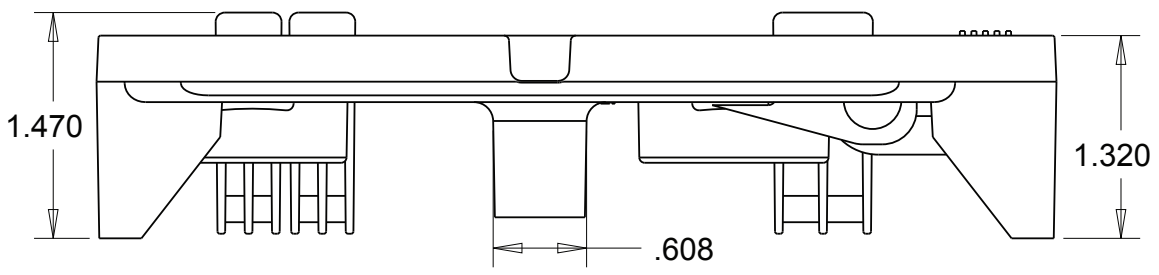

iPad® mini 6 Panel Dock

Spec Sheet

Rev 05/27/2022

1. Pop out the lifter

2. Rotate lifter to adjust for various iPad thickness

Width: 6.25 in
Height: 8.00 in
Depth: 1.47 in

Weight: 5.30 ounces
(less mounting hardware)

This Panel Dock works with the following iPad mini models:
A2567, A2568, A2569

Fits in a standard Avionics Stack

All trademarks and registered trademarks are the property of their respective owners.

To place an order or inquire for more information, visit our website or contact us at:

www.airgizmos.com

(972) 671 - 8001 tel

| 1100 Jupiter Rd, #110, Plano, TX 75074

| sales@airgizmos.com

Not to scale

Cut out opening is 6.25" x 8.0"