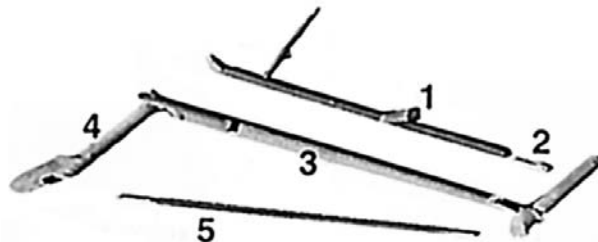

Luscombe Gas Cap.....P/N 05-07835.....
 Landing Light Lens.....P/N 05-07840.....
 Landing Light Lens.....P/N 05-07845.....

VERTICAL FIN FRONT ATTACH

Fitting P/N 05-07985.....

Note: This fitting is welded 4130 steel and complies with all provisions of A.D. 79-25-05. This fitting is required only on those Luscombes with the "round tip" vertical stabilizer.

TAILWHEEL LEAF SPRINGS

Complete AssemblyP/N 06-14600.....
 Main Leaf Only.....P/N 06-14700.....

ALL-ALUMINUM LANDING GEAR FAIRING FOR STANDARD GEAR

Left.....P/N 05-07865.....
 Right.....P/N 05-07870.....

For Silflex Gear

Left.....P/N 05-07875.....
 Right.....P/N 05-07880.....

FAA/PMA LANDING GEAR PARTS (FOR STANDARD GEARS)

Left Hand Jack Strut (1)..... P/N 05-07885.....
 Right Hand Jack Strut (1)..... P/N 05-07890.....
 Fork End (S-9) (2)..... P/N 05-07895.....
 Left Hand Lower Leg (3)..... P/N 05-07900.....
 Right Hand Lower Leg (3)..... P/N 05-07905.....
 Left Hand Upper Arm (4)..... P/N 05-07910.....
 Right Hand Upper Arm (4)..... P/N 05-07915.....
 Tie Rod without fittings, 36 1/4" long (5) P/N 05-07920.....
 Left Hand Jack Strut (Silflex)..... P/N 05-07930.....
 Right Hand Gear Fairing..... P/N 05-07935.....

FAA/PMA TAIL SECTION PARTS

Fin, square tip..... P/N 05-07940.....
 Rudder, square tip..... P/N 05-07945.....
 Rudder Horn for square tip rudder..... P/N 05-07950.....
 Tailwheel Leaf Spring Assembly..... P/N 06-14600.....
 Main Leaf only..... P/N 06-14700.....
 Rudder & Elevator Hinge Pin..... P/N 05-07970.....
 Rudder & Elevator Hinge Pin Bracket P/N 05-07975.....