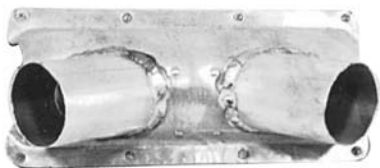

LUSCOMBE PARTS

(FAA/PMA APPROVED)

LUSCOMBE 8E & 8F EXHAUST STACKS

Left Hand Exhaust Stack.....P/N 05-07805.....
 Right Hand Exhaust Stack.....P/N 05-07810.....

LUSCOMBE CABIN HEAT SHROUD

8E & 8F AND 8A-2pc Stacks P/N 05-07820.....

CARBURETOR & CABIN HEAT SHROUD

For Luscombe 8A..... P/N 05-08115.....

RUDDER & ELEVATOR HINGE PIN & BRACKET

Hinge Pin.....P/N 05-07825.....
 Hinge Pin Bracket.....P/N 05-07830.....

GAS CAP & LANDING LIGHT LENS

Luscombe Gas Cap.....P/N 05-07835.....
 Landing Light Lens.....P/N 05-07840.....
 Landing Light Lens.....P/N 05-07845.....

VERTICAL FIN FRONT ATTACH

Fitting P/N 05-07985.....

Note: This fitting is welded 4130 steel and complies with all provisions of A.D. 79-25-05. This fitting is required only on those Luscombes with the "round tip" vertical stabilizer.