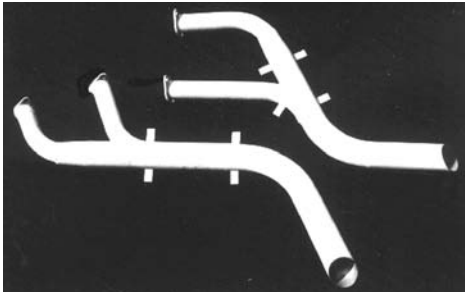

LUSCOMBE PARTS

(FAA/PMA APPROVED)

LUSCOMBE 8E & 8F EXHAUST STACKS

Left Hand Exhaust Stack.....P/N 05-07805.....
 Right Hand Exhaust Stack.....P/N 05-07810.....

LUSCOMBE CABIN HEAT SHROUD

8E & 8F AND 8A-2pc Stacks P/N 05-07820.....

CARBURETOR & CABIN HEAT SHROUD

For Luscombe 8A..... P/N 05-08115.....

RUDDER & ELEVATOR HINGE PIN & BRACKET

Hinge Pin.....P/N 05-07825.....
 Hinge Pin Bracket.....P/N 05-07830.....

GAS CAP & LANDING LIGHT LENS

Luscombe Gas Cap.....P/N 05-07835.....
 Landing Light Lens.....P/N 05-07840.....
 Landing Light Lens.....P/N 05-07845.....

VERTICAL FIN FRONT ATTACH

Fitting P/N 05-07985.....

Note: This fitting is welded 4130 steel and complies with all provisions of A.D. 79-25-05. This fitting is required only on those Luscombes with the "round tip" vertical stabilizer.

FAA/PMA TAIL SECTION PARTS

Fin, square tip..... P/N 05-07940.....
 Rudder, square tip..... P/N 05-07945.....
 Rudder Horn for square tip rudder..... P/N 05-07950.....
 Tailwheel Leaf Spring Assembly..... P/N 06-14600.....
 Main Leaf only..... P/N 06-14700.....
 Rudder & Elevator Hinge Pin..... P/N 05-07970.....
 Rudder & Elevator Hinge Pin Bracket P/N 05-07975.....