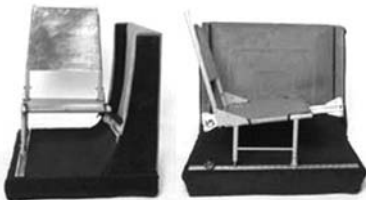

PIPER PARTS

HEAVY DUTY MUFFLER

Heavy Duty Muffler STC/PMA
P/N 05-03475

PRE-HEAT SHROUD PA-18

Pre-heat shroud PA-18 STC/PMA
P/N 05-03457.....

HEADER TANKS

Front: 05-03468 Rear: 05-03469 PA-18, PA-19 STC
Heater Tanks - Front ...05-03468

Heater tanks - Rear05-03469

FOLDING JUMP SEATS

Folding Jump Seats - 170, 172, 172S, 175, 180, 180K, 182, 182R, 185, A185F STC/PMA

Description	Part No.	Price
Folding Jump Seats - Right hand Pair	05-03470	.
Folding Jump Seats left Hand Pair	05-03472	.
Description	Part No.	Price
Folding Jump Seat Right Hand Single	05-03471	.
Folding Jump Seats Left Hand Single	05-03473	.