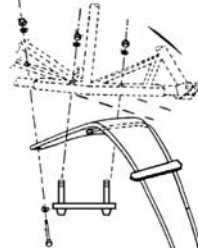

WING LIFT STRUT FORK

P/N 05-08575

7AC CONTROL CABLES (GALVANIZED STEEL)

Short Aileron Cable (2 req'd)	P/N 05-08580
Rudder Cable, Long (2 req'd)	P/N 05-08585
Rudder Cable, Short (2 req'd)	P/N 05-08590
Aileron Control Cable (4 req'd)	P/N 05-08595
Brake Cable and Housing Assembly (2 req'd), (PMA App.)	P/N 05-08600
Brake Cable Only (2 req'd)	P/N 05-08605
Down Elevator Cable (1 req'd)	P/N 05-08610
Aeronca Cown Elevator Cable	P/N 05-08615
Trim Cable (2 req'd)	P/N 05-08620
Up Elevator Cable (1 req'd)	P/N 05-08625

CITABRIA FUEL VENT DEFLECTOR

P/N 05-08655

STAINLESS STEEL TAILBRACE WIRE

7AC, 7EC, 7FC—UPPER & LOWER

<i>Citabria, Decathlon, Scout—Lower</i>	
1. Wire Only	P/N 05-08665
3. Assembly	P/N 05-08670
<i>Citabria, Decathlon, Scout—Upper</i>	
2. Wire Only	P/N 05-08675
4. Assembly	P/N 05-08680

ALL ALUMINUM COWLING

Nose Cowl	P/N 05-08685
Fuselage Cowl (7AC only)	P/N 05-08690
Top Cowl	P/N 05-08695
Bottom Cowl	P/N 05-08700

LANDING GEAR U-BOLTS

Citabria/Decathlon	P/N 05-08645
Scout (new style)	P/N 05-08650

(Hardware required—see below)

LANDING GEAR ATTACH HARDWARE FOR CITABRIA, DECATHLON, SCOUT

For Citabria and Decathlon

Nut (6 required)	P/N 05-08720
Bolt (2 required)	P/N 05-08725
Cupped Washer (2 req.)	P/N 05-08730
Washer (6 required)	P/N 05-08735