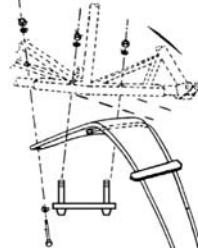

WING LIFT STRUT FORK

P/N 05-08575

7AC CONTROL CABLES (GALVANIZED STEEL)

Short Aileron Cable (2 req'd)	P/N 05-08580
Rudder Cable, Long (2 req'd)	P/N 05-08585
Rudder Cable, Short (2 req'd)	P/N 05-08590
Aileron Control Cable (4 req'd)	P/N 05-08595
Brake Cable and Housing Assembly (2 req'd), (PMA App.)	P/N 05-08600
Brake Cable Only (2 req'd)	P/N 05-08605
Down Elevator Cable (1 req'd)	P/N 05-08610
Aeronca Cown Elevator Cable	P/N 05-08615
Trim Cable (2 req'd)	P/N 05-08620
Up Elevator Cable (1 req'd)	P/N 05-08625

CITABRIA FUEL VENT DEFLECTOR

P/N 05-08655

STAINLESS STEEL TAILBRACE WIRE

7AC, 7EC, 7FC—UPPER & LOWER

Citabria, Decathlon, Scout—Lower	
1. Wire Only	P/N 05-08665
3. Assembly	P/N 05-08670
Citabria, Decathlon, Scout—Upper	
2. Wire Only	P/N 05-08675
4. Assembly	P/N 05-08680

ALL ALUMINUM COWLING

Nose Cowl	P/N 05-08685
Fuselage Cowl (7AC only)	P/N 05-08690
Top Cowl	P/N 05-08695
Bottom Cowl	P/N 05-08700

LANDING GEAR U-BOLTS

Citabria/Decathlon	P/N 05-08645
Scout (new style)	P/N 05-08650

(Hardware required—see below)

LANDING GEAR ATTACH HARDWARE FOR CITABRIA, DECATHLON, SCOUT

For Citabria and Decathlon

Nut (6 required)	P/N 05-08720
Bolt (2 required)	P/N 05-08725
Cupped Washer (2 req.)	P/N 05-08730
Washer (6 required)	P/N 05-08735