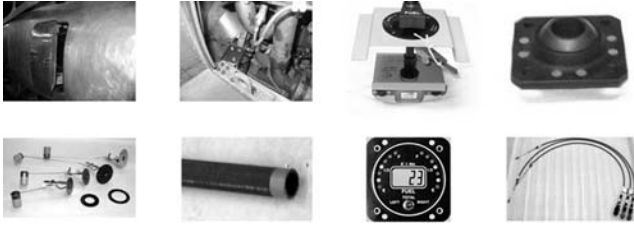

NAVION – TAYLORCRAFT PARTS

(FAA/PMA APPROVED)

NAVION PARTS

Aircraft Spruce is a factory authorized distributor for these Navion parts manufactured under FAA/PMA approval. These parts are eligible for installation on all Navion models unless otherwise noted.

Description	Navion P/N	Part No.	Price
Navion Fuel Level Transmitter Gasket (6 hole)	145-48237	05-01299	.
Fuel Selector Valve Main-off	147-30013-201	05-04271	.
Fuel Selector Valve Main-Auxoff	147-30013-202	05-04272	.
Fuel Selector Valve Left-Main-RGT-O	147-30013-203	05-04273	.
Digital fuel qty gauge Main	147-40002-1001	05-04274	.
Digital fuel qty gauge MN/AUX	147-40002-1002	05-04275	.
Digital fuel qty gauge L/R	147-40002-1003	05-04276	.
Fuel level Transmitter 5 hole	173-70010-20	05-04277	.
Fuel level Transmitter 6 hole	173-70010-10	05-04278	.
Fuel level Transmitter AUX TNK	145-51071-4	05-04279	.
Fuel level Transmitter TIP TNK	161.30015.67	05-04280	.
Flush Fuel Cap	147-30012-150	05-04281	.
Gear Switches Main - Nose	147-40002-10	05-04282	.
Mixture Cable-Vernier	205-30001-1002	05-04283	.
Propeller Cable-Vernier	205-30001-1003	05-04284	.
Baggage Door	--	05-04285	.
Overhead Panel	147-40002-136-1	05-04286	.
Cable Roller Assembly Set of 4	145-52301-3	05-04287	.
Primary Monitor - CHT, EGT, and more	147-40002-1007	05-04288	.
Pilot & Co-Pilot Shoulder Restraints	173-53001	05-04289	.
Nose Gear Seal Kits	145-S145-34102-900	05-04290	.
Main Gear Seal Kit	145S33102-900	05-04291	.
Aft. Equipment rack	147-40005	05-04292	.
Texas Patch LH	161-31023-1	05-04293	.
Texas Patch RH	161-31023-2	05-04294	.
Canopy Felt with Inst Letter 28	--	05-04295	.
Heated Pitot Tube Mast	161-51002-11	05-04296	.
Sloped Windshield	162-31801	05-04297	.
Fuel Valve Left/Right/Off FMA PMA C120 AND C140	SHA200F202-120	05-04298	.
Fuel Valve Left/Right/Both/ off FMA PMA C120 AND C140	SHA200F204-140	05-04299	.