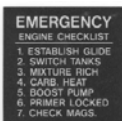

Emergency
09-42826.....