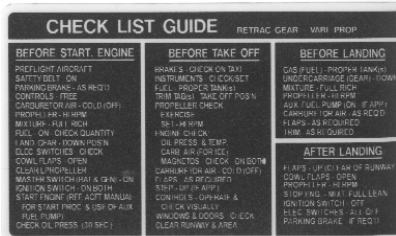

Retractable gear, variable prop
P/N 09-42820.....

INSTRUCTIONAL USE ONLY

INSTRUCTIONAL USE ONLY PLACARD - Used on Part 103 exempted 2-seat ultralights. Available in pre-spaced vinyl lettering in your choice of colors. Size 3" x 10"
Vinyl Lettering..... P/N 09-43901.....

CAUTION HOT EXHAUST

HOT EXHAUST - Black & red on white decal. Measures 1.5" x 4". A must where muffler can be accidentally touched or brushed up against during aircraft servicing or entry.
P/N 09-43902.....